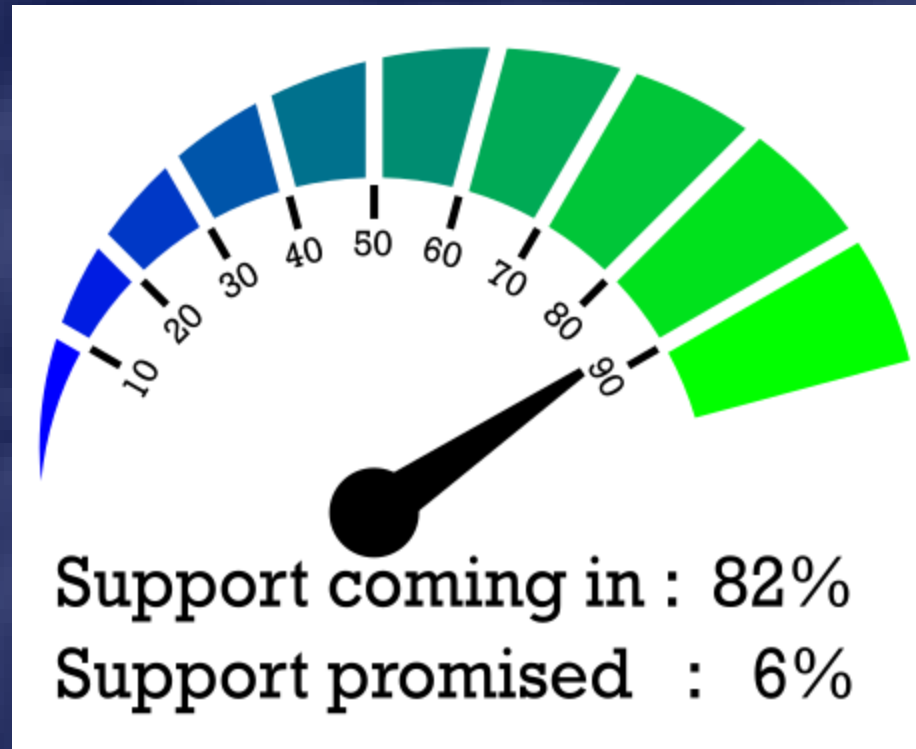

Deputation

In March, we were in twelve churches in Virginia, North Carolina, South Carolina, Georgia, and Alabama. The Lord blessed and we gained 5 new partners to bring the Gospel to the Czech Republic. This brings our total support to 82%, with an additional 6% promised.

Family

While the visit to Nathan's dad went well logistically, and his health is improving, there was not any fruitful conversations about the Gospel. Nathan will be going back out over Easter and will try again.